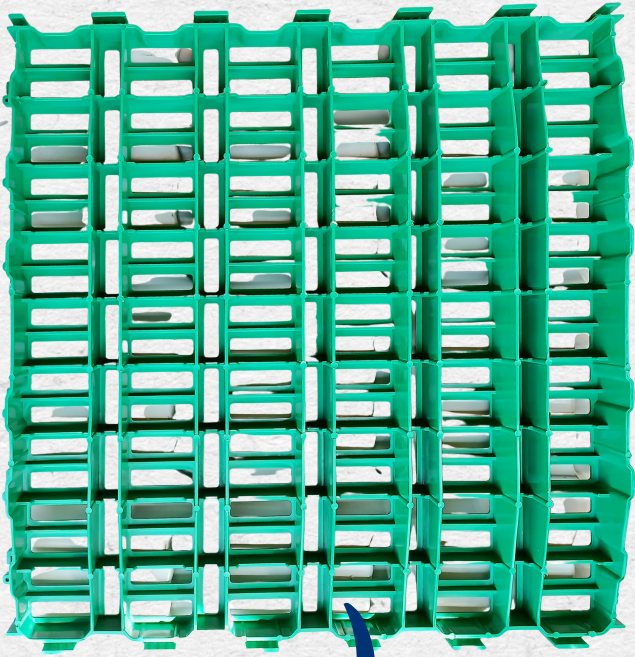

2 X 2

Slatted Flooring

Size 600 X 600mm

Thickness

65 mm

Passing Hole

16 mm

Unbreakable
Polypropylene
(Material Rare Stock)
UV Treated

Break Load:
400kgs

Warranty:
1 Yr

Guarantee :
3 Yrs

2 X 2

Slatted Flooring

Size 600 X 600mm

Thickness

65 mm

Passing Hole

16 mm

Unbreakable
Polypropylene
(Material 1st Quality)
UV Coated

Break Load Capacity
1000 kgs

₹ 160/sq.ft

*1 year warranty & 3 years of Guarantee,
Colour get faded(after 8-9 months)if
sunlight falls directly*

2 X 1 Slatted Flooring Size 600 X 300mm

Thickness
45mm

Passing Hole
16 mm

Unbreakable
Polypropylene
(Material 1st Quality)
UV Coated

**Break Load
Capacity**
450kgs

*1 year warranty & 5 years Guarantee,
Colour get faded(after 8-9 months)if
sunlight falls directly*